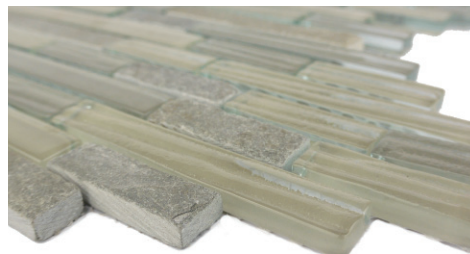

GBM® | New Era II Collection

California
WHSNEW0101-CA
1 1/4"x1 1/4"

Wild Life
WHSNEW0101-WL
1 1/4"x1 1/4"

Shell Grey
WHSNEW0101-SG
1 1/4"x1 1/4"

Pickel
WHSNEW0101-PI
1 1/4"x1 1/4"

Black Hole
WHSNEW0101-BH
1 1/4"x1 1/4"

Please refer to the TCNA Handbook for Proper Installation Methods for Glass Tile & Mosaic.

■ GBM® | New Era II Collection

Black Hole Linear
WHSNEWLNR-BH
5/8"x13/4", 5/8"x33/4", 5/8"x73/4"

Wild Life Linear
WHSNEWLNR-WL
5/8"x13/4", 5/8"x33/4", 5/8"x73/4"

Shell Grey Linear
WHSNEWLNR-SG
5/8"x13/4", 5/8"x33/4", 5/8"x73/4"

Pickel Linear
WHSNEWLNR-PI
5/8"x13/4", 5/8"x33/4", 5/8"x73/4"

California Linear
WHSNEWLNR-CA
5/8"x13/4", 5/8"x33/4", 5/8"x73/4"