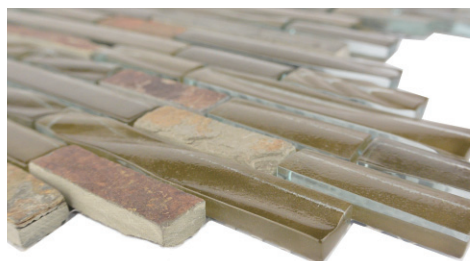

GBM® | New Era II Collection

California
WHSNEW0101-CA
1 1/4"x1 1/4"

Wild Life
WHSNEW0101-WL
1 1/4"x1 1/4"

Shell Grey
WHSNEW0101-SG
1 1/4"x1 1/4"

Pickel
WHSNEW0101-PI
1 1/4"x1 1/4"

Black Hole
WHSNEW0101-BH
1 1/4"x1 1/4"

RECOMMENDED APPLICATIONS

 Residential	✓	 Indoor	✓
 Light Commercial	✓	 Outdoor	✗
 Heavy Commercial	✓	 Wall	✓
 Bath/Shower	✗	 Floor	✗
 Fireplace	✓		

TECHNICAL SPECIFICATIONS

 Tile Thickness	5/16" (8mm)
 Shade Variation	V3 (Moderate Variation)
 Frost Resistant	Yes
 Water Resistant	No
 Chemical Resistant	No

Please refer to the TCNA Handbook for Proper Installation Methods for Glass Tile & Mosaic.

■ GBM® | New Era II Collection

Black Hole Linear
WHSNEWLNR-BH
5/8"x13/4", 5/8"x33/4", 5/8"x73/4"

Wild Life Linear
WHSNEWLNR-WL
5/8"x13/4", 5/8"x33/4", 5/8"x73/4"

Shell Grey Linear
WHSNEWLNR-SG
5/8"x13/4", 5/8"x33/4", 5/8"x73/4"

Pickel Linear
WHSNEWLNR-PI
5/8"x13/4", 5/8"x33/4", 5/8"x73/4"

California Linear
WHSNEWLNR-CA
5/8"x13/4", 5/8"x33/4", 5/8"x73/4"