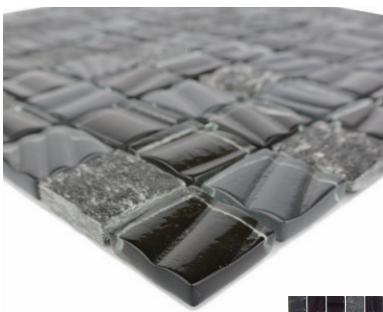

GBM® | New Era II Collection

California
WHSNEW0101-CA
1 1/4"x1 1/4"

Wild Life
WHSNEW0101-WL
1 1/4"x1 1/4"

Shell Grey
WHSNEW0101-SG
1 1/4"x1 1/4"

Pickel
WHSNEW0101-PI
1 1/4"x1 1/4"

Black Hole
WHSNEW0101-BH
1 1/4"x1 1/4"

RECOMMENDED APPLICATIONS

 Residential	✓	 Indoor	✓
 Light Commercial	✓	 Outdoor	✗
 Heavy Commercial	✓	 Wall	✓
 Bath/Shower	✗	 Floor	✗
 Fireplace	✓		

TECHNICAL SPECIFICATIONS

 Tile Thickness	5/16" (8mm)
 Shade Variation	V3 (Moderate Variation)
 Frost Resistant	Yes
 Water Resistant	No
 Chemical Resistant	No

Please refer to the TCNA Handbook for Proper Installation Methods for Glass Tile & Mosaic.

■ GBM® | New Era II Collection

Black Hole Linear
WHSNEWLNR-BH
5/8"x13/4", 5/8"x33/4", 5/8"x73/4"

Wild Life Linear
WHSNEWLNR-WL
5/8"x13/4", 5/8"x33/4", 5/8"x73/4"

Shell Grey Linear
WHSNEWLNR-SG
5/8"x13/4", 5/8"x33/4", 5/8"x73/4"

Pickel Linear
WHSNEWLNR-PI
5/8"x13/4", 5/8"x33/4", 5/8"x73/4"

California Linear
WHSNEWLNR-CA
5/8"x13/4", 5/8"x33/4", 5/8"x73/4"