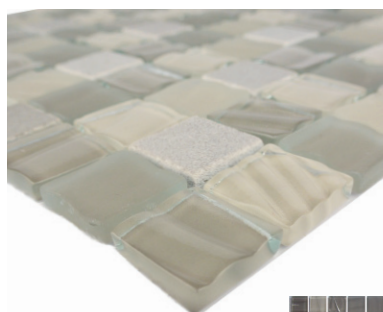

GBM® | New Era II Collection

California
WHSNEW0101-CA
1 1/4"x1 1/4"

Wild Life
WHSNEW0101-WL
1 1/4"x1 1/4"

Shell Grey
WHSNEW0101-SG
1 1/4"x1 1/4"

Pickel
WHSNEW0101-PI
1 1/4"x1 1/4"

Black Hole
WHSNEW0101-BH
1 1/4"x1 1/4"

RECOMMENDED APPLICATIONS

 Residential	✓	 Indoor	✓
 Light Commercial	✓	 Outdoor	✗
 Heavy Commercial	✓	 Wall	✓
 Bath/Shower	✗	 Floor	✗
 Fireplace	✓		

TECHNICAL SPECIFICATIONS

 Tile Thickness	5/16" (8mm)
 Shade Variation	V3 (Moderate Variation)
 Frost Resistant	Yes
 Water Resistant	No
 Chemical Resistant	No

Please refer to the TCNA Handbook for Proper Installation Methods for Glass Tile & Mosaic.

■ GBM® | New Era II Collection

Black Hole Linear
WHSNEWLNR-BH
5/8"x13/4", 5/8"x33/4", 5/8"x73/4"

Wild Life Linear
WHSNEWLNR-WL
5/8"x13/4", 5/8"x33/4", 5/8"x73/4"

Shell Grey Linear
WHSNEWLNR-SG
5/8"x13/4", 5/8"x33/4", 5/8"x73/4"

Pickel Linear
WHSNEWLNR-PI
5/8"x13/4", 5/8"x33/4", 5/8"x73/4"

California Linear
WHSNEWLNR-CA
5/8"x13/4", 5/8"x33/4", 5/8"x73/4"