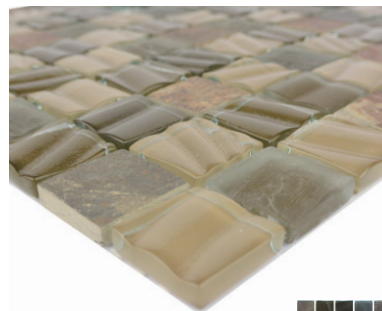

GBM® | New Era II Collection

California
WHSNEW0101-CA
1 1/4"x1 1/4"

Wild Life
WHSNEW0101-WL
1 1/4"x1 1/4"

Shell Grey
WHSNEW0101-SG
1 1/4"x1 1/4"

Pickel
WHSNEW0101-PI
1 1/4"x1 1/4"

Black Hole
WHSNEW0101-BH
1 1/4"x1 1/4"

RECOMMENDED APPLICATIONS

 Residential	✓	 Indoor	✓
 Light Commercial	✓	 Outdoor	✗
 Heavy Commercial	✓	 Wall	✓
 Bath/Shower	✗	 Floor	✗
 Fireplace	✓		

TECHNICAL SPECIFICATIONS

 Tile Thickness	5/16" (8mm)
 Shade Variation	V3 (Moderate Variation)
 Frost Resistant	Yes
 Water Resistant	No
 Chemical Resistant	No

Please refer to the TCNA Handbook for Proper Installation Methods for Glass Tile & Mosaic.

■ GBM® | New Era II Collection

Black Hole Linear
WHSNEWLNR-BH
5/8"x13/4", 5/8"x33/4", 5/8"x73/4"

Wild Life Linear
WHSNEWLNR-WL
5/8"x13/4", 5/8"x33/4", 5/8"x73/4"

Shell Grey Linear
WHSNEWLNR-SG
5/8"x13/4", 5/8"x33/4", 5/8"x73/4"

Pickel Linear
WHSNEWLNR-PI
5/8"x13/4", 5/8"x33/4", 5/8"x73/4"

California Linear
WHSNEWLNR-CA
5/8"x13/4", 5/8"x33/4", 5/8"x73/4"