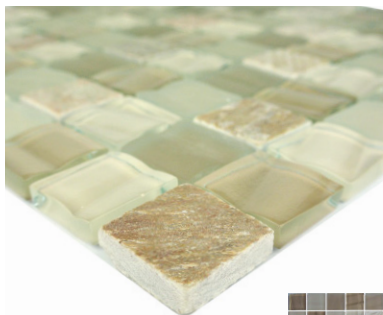

GBM® | New Era II Collection

California
WHSNEW0101-CA
1 1/4"x1 1/4"

Wild Life
WHSNEW0101-WL
1 1/4"x1 1/4"

Shell Grey
WHSNEW0101-SG
1 1/4"x1 1/4"

Pickel
WHSNEW0101-PI
1 1/4"x1 1/4"

Black Hole
WHSNEW0101-BH
1 1/4"x1 1/4"

RECOMMENDED APPLICATIONS

 Residential	✓	 Indoor	✓
 Light Commercial	✓	 Outdoor	✗
 Heavy Commercial	✓	 Wall	✓
 Bath/Shower	✗	 Floor	✗
 Fireplace	✓		

TECHNICAL SPECIFICATIONS

 Tile Thickness	5/16" (8mm)
 Shade Variation	V3 (Moderate Variation)
 Frost Resistant	Yes
 Water Resistant	No
 Chemical Resistant	No

Please refer to the TCNA Handbook for Proper Installation Methods for Glass Tile & Mosaic.

■ GBM® | New Era II Collection

Black Hole Linear
WHSNEWLNR-BH
5/8"x13/4", 5/8"x33/4", 5/8"x73/4"

Wild Life Linear
WHSNEWLNR-WL
5/8"x13/4", 5/8"x33/4", 5/8"x73/4"

Shell Grey Linear
WHSNEWLNR-SG
5/8"x13/4", 5/8"x33/4", 5/8"x73/4"

Pickel Linear
WHSNEWLNR-PI
5/8"x13/4", 5/8"x33/4", 5/8"x73/4"

California Linear
WHSNEWLNR-CA
5/8"x13/4", 5/8"x33/4", 5/8"x73/4"